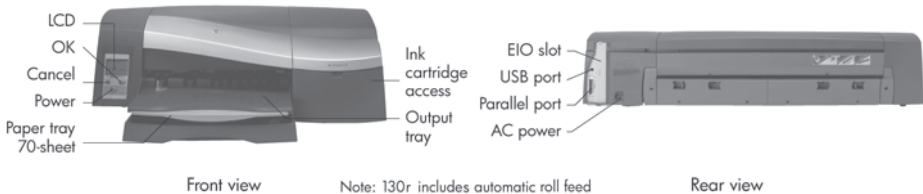

HP Designjet 130 series (130 shown)

Note: 130r includes automatic roll feed with automatic cutter and HP Jetdirect 620n LAN card (optional for 130).